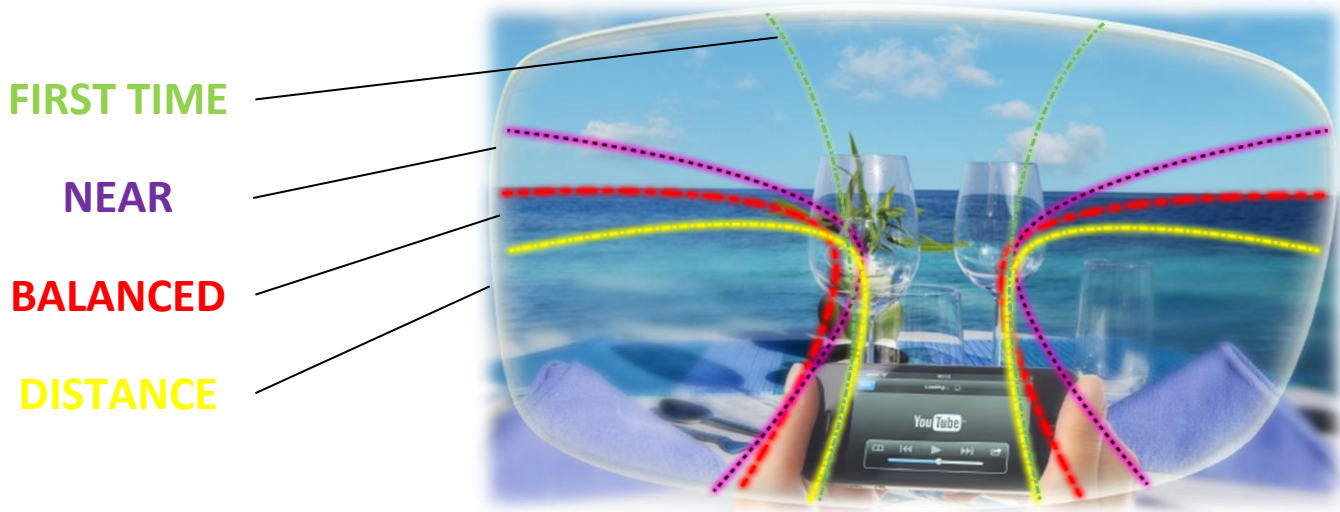

GALILEO DIGITAL FREE FORM LENSES

Completely customized lens options across all Free Form Designs

EXTRA SHORT

Customized lens options for **Novice**, **Near**, **Balanced** and **Distance** users available on *Symmetry Basic*, *Symmetry Enhanced* and **GALILEO I.C.E.** digital free form lenses