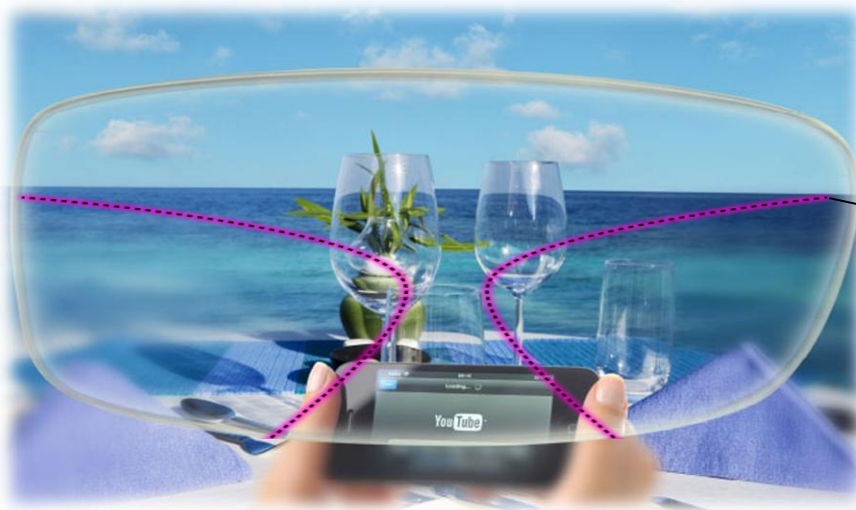

GALILEO DIGITAL FREE FORM LENSES

Completely customized lens options across all Free Form Designs

EXTRA SHORT

Customized lens options for **Novice**, **Near**, **Balanced** and **Distance** users available on *Symmetry Basic*, *Symmetry Enhanced* and **GALILEO I.C.E.** digital free form lenses